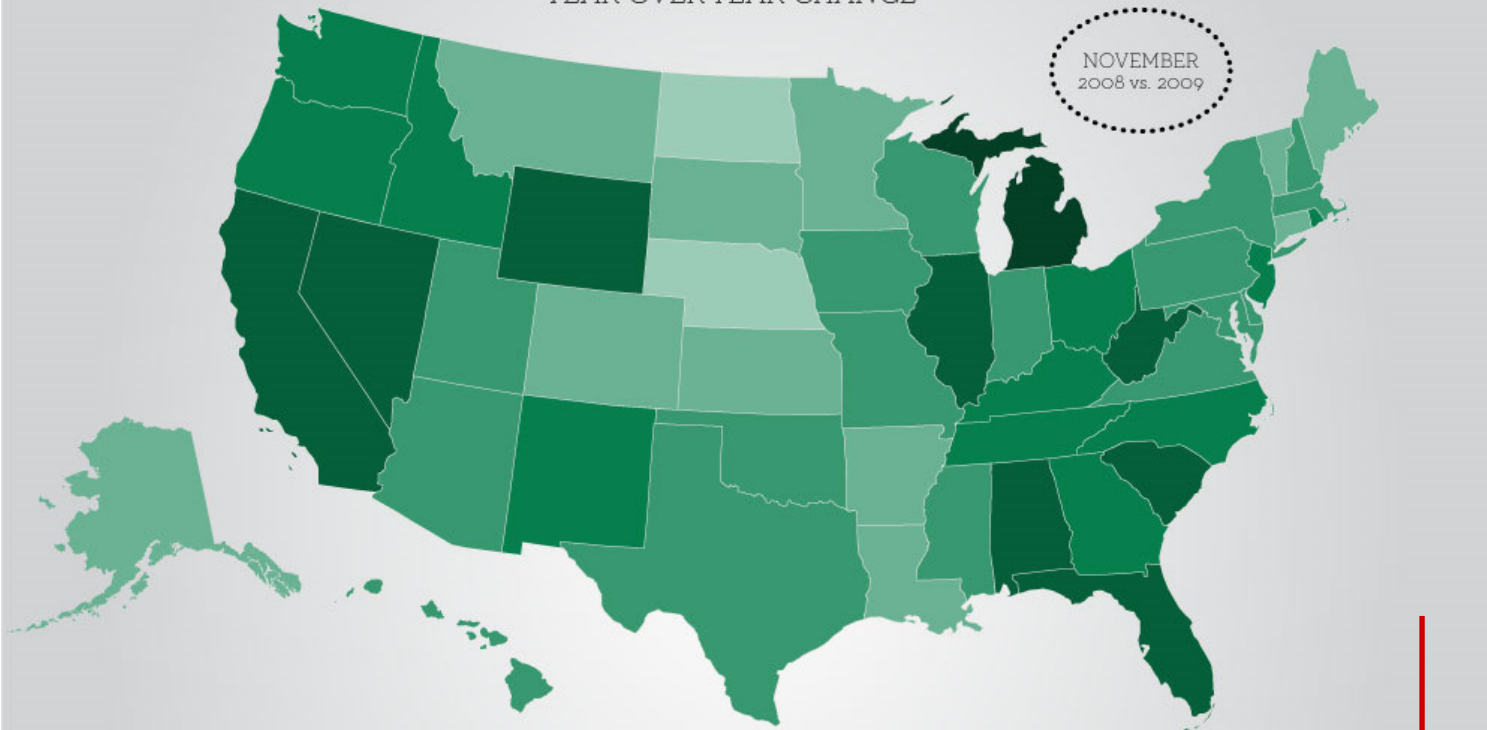

THE YEAR OF UNEMPLOYMENT

PRESENTED BY: mint.com

0 - .99% 1 - 1.99% 2 - 2.99% 3 - 3.99% 4 - 4.99% 5 - 5.99%

YEAR-OVER-YEAR CHANGE

NOVEMBER
2008 vs. 2009

NOVEMBER 2009 UNEMPLOYMENT RATES

SOURCE: UNITED STATES DEPARTMENT OF LABOR

A Closer Look at Michigan and Detroit

Unemployment

- Michigan Unemployment Rate = 14.7%¹
- Detroit Unemployment Rate = 16.7%¹
- Michigan lost 840,000 jobs in the last 10 years²

Poverty Rate

- Michigan = 14.4%³
- Wayne County = 20.5%³
- Child poverty in Michigan = 19.4%⁴

Food Security

- Food Deserts = 500,000 Detroiters live in a food desert.⁵
(Food Deserts are large and isolated geographic areas where mainstream grocery stores are absent or distant.)
- Food Security = 12% of Michigan households are food insecure⁶
(Food insecurity refers to the lack of access to enough food to fully meet basic needs at all times due to lack of financial resources.)