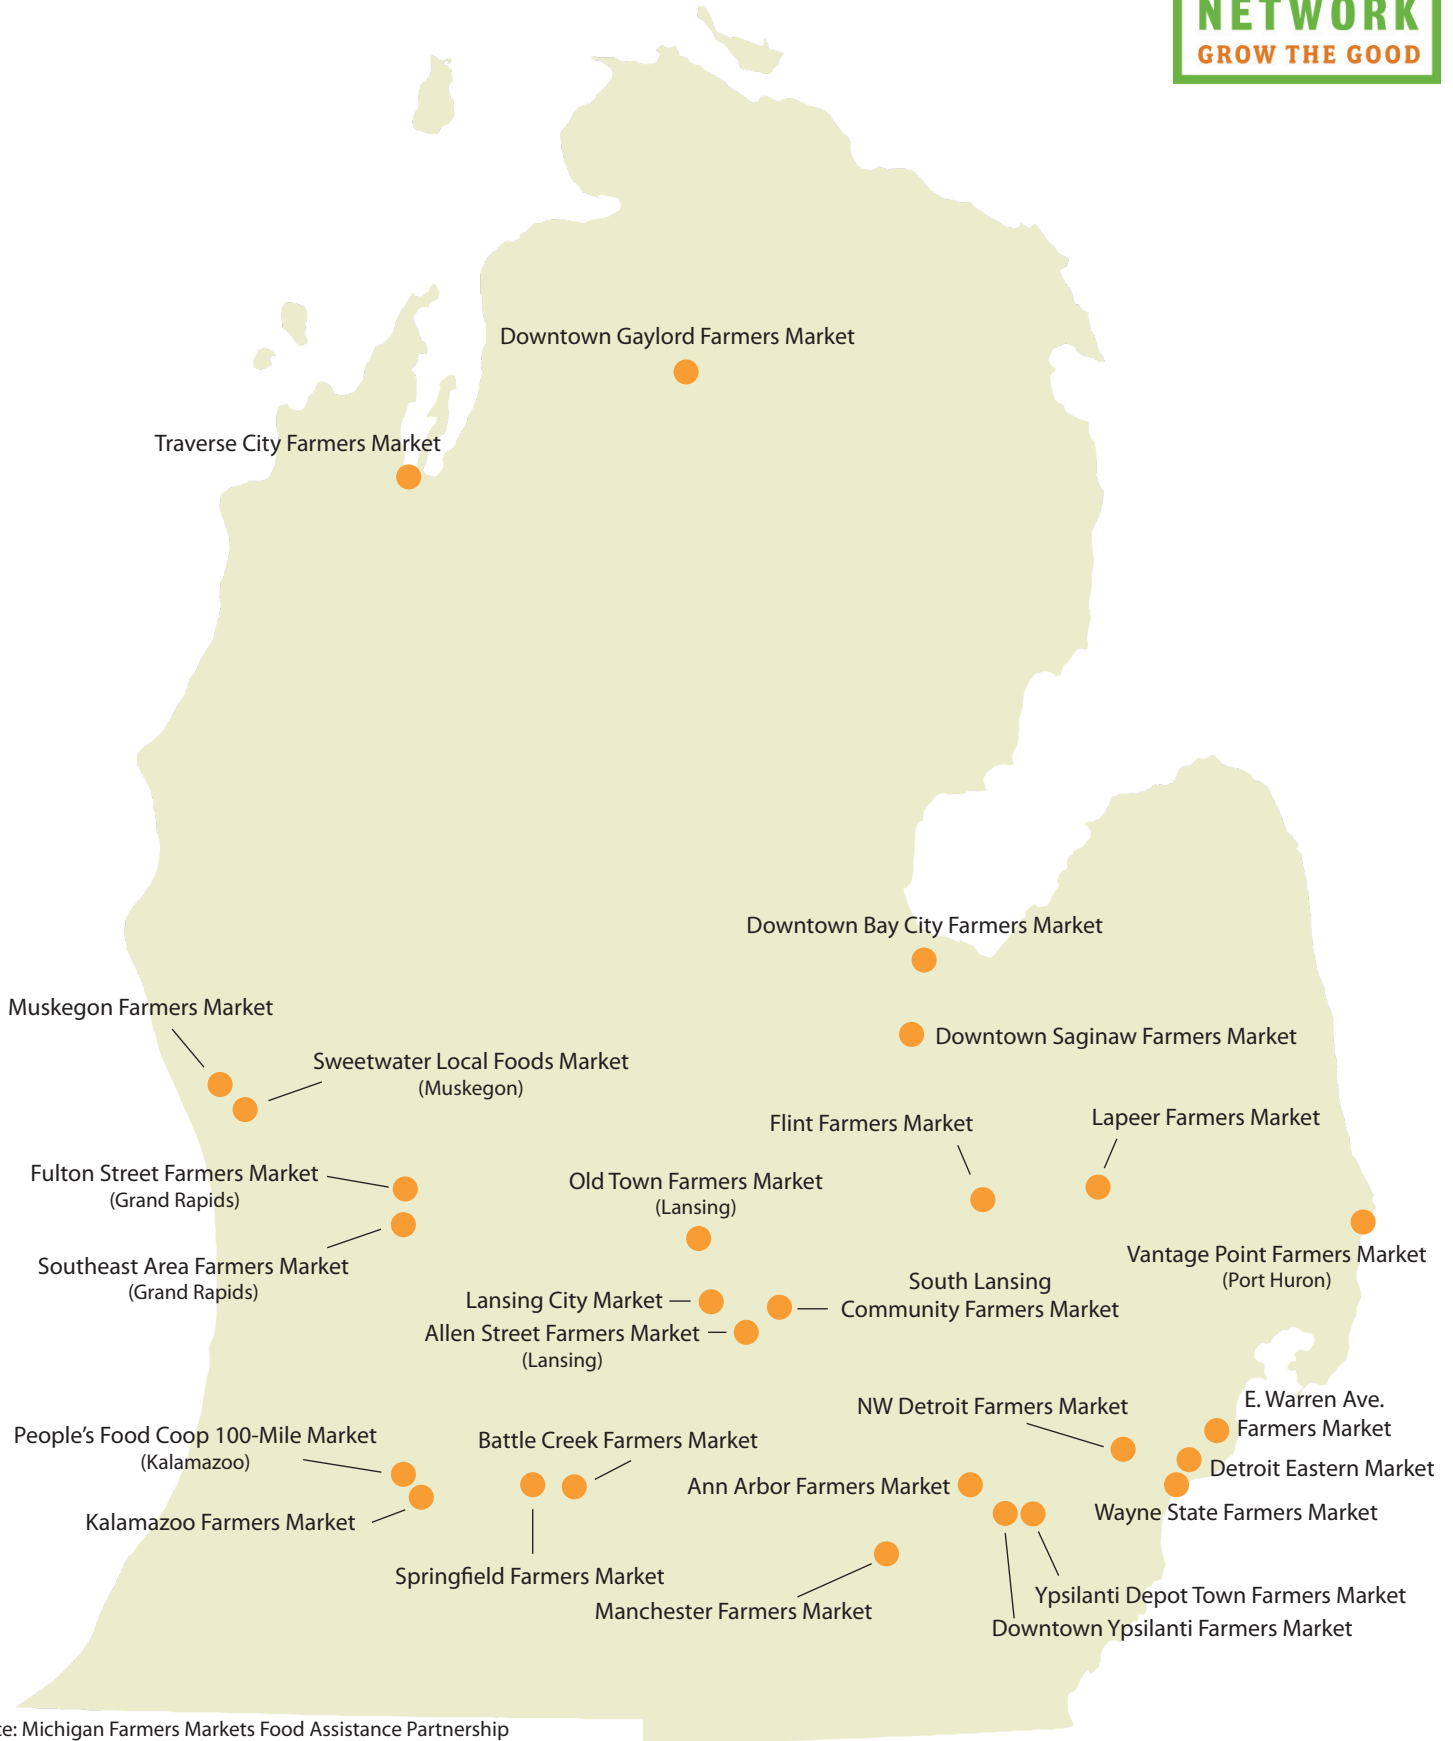

Mo' Bucks Double Value Coupon Project

Michigan Farmers Markets that Accept SNAP as of January 2010

Michigan Farmers Markets

2006 through 2008

Source: Michigan Farmers Market Association