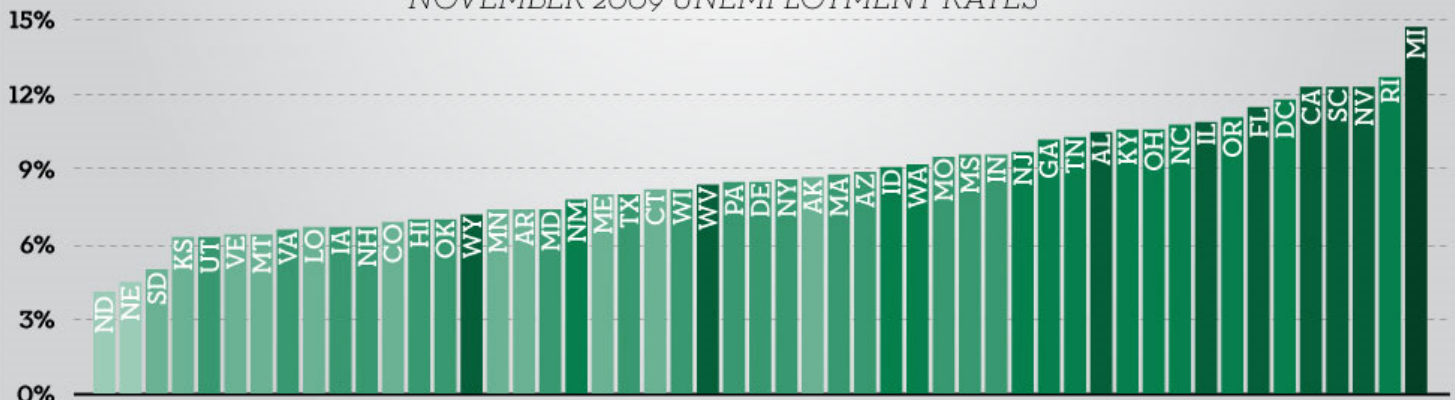

THE YEAR OF UNEMPLOYMENT

PRESENTED BY: mint.com

0 - .99% 1 - 1.99% 2 - 2.99% 3 - 3.99% 4 - 4.99% 5 - 5.99%

YEAR-OVER-YEAR CHANGE

NOVEMBER
2008 vs. 2009

NOVEMBER 2009 UNEMPLOYMENT RATES

SOURCE: UNITED STATES DEPARTMENT OF LABOR

A Closer Look at Michigan and Detroit

Unemployment

- Michigan Unemployment Rate = 14.7%¹
- Detroit Unemployment Rate = 16.7%¹
- Michigan lost 840,000 jobs in the last 10 years²

Poverty Rate

- Michigan = 14.4%³
- Wayne County = 20.5%³
- Child poverty in Michigan = 19.4%⁴